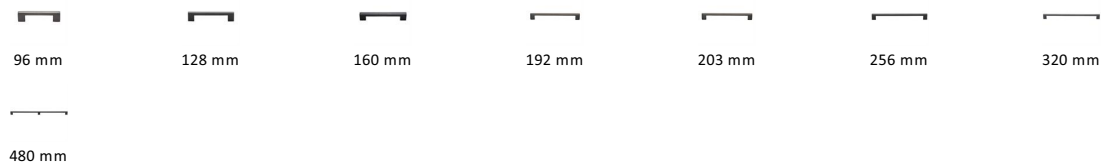

Metro Cabinet Pull Handle

C0337 128-MB

Heritage Brass Cabinet Pull Metro Design 128mm CTC Matt Bronze Finish

Material:
Solid Brass

Finish:
Matt Bronze

Available Finishes

Available Sizes

Product Dimensions (All dimensions are in millimeters unless otherwise indicated)

Length	148	Width	10	CTC	128	Projection	30
Base	20						

About the Finish

Matt Bronze

An aged finish on brass creating a vintage appearance, yet one that also looks outstanding in contemporary schemes. Over a period of time the bronze colour will lighten along any edges and surfaces that are frequently touched and create a naturally aged appearance highlighting frequently touched areas and exposing the brass below.