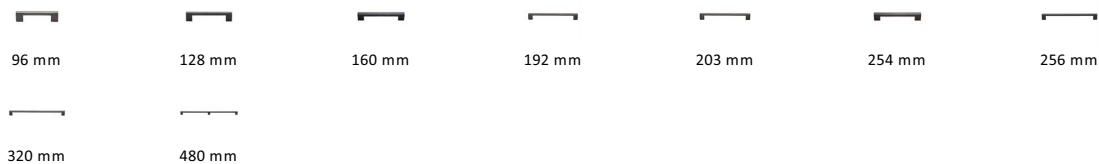

## Metro Cabinet Pull Handle

C0337 128-MB

Heritage Brass Cabinet Pull Metro Design 128mm CTC Matt Bronze Finish

**Material:**  
Solid Brass

**Finish:**  
Matt Bronze

### Available Sizes

### Product Dimensions (All dimensions are in millimeters unless otherwise indicated)

<b>Length</b>	148	<b>CTC</b>	128	<b>Width</b>	10	<b>Projection</b>	30
<b>Base</b>	20						