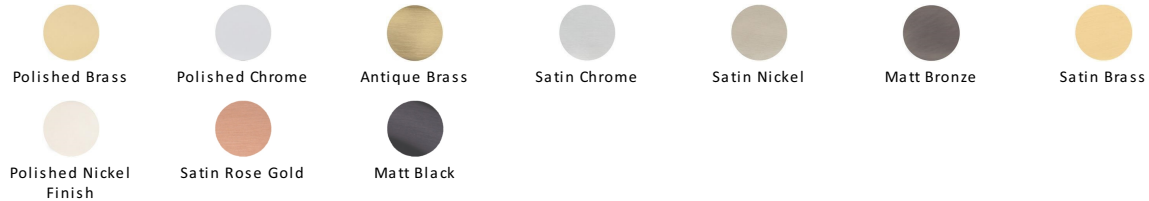

Deco Cabinet Knob

C0333 32-AT

Heritage Brass Cabinet Knob Deco Design 32mm Antique finish

Material:
Solid Brass

Finish:
Antique Brass

Available Finishes

Product Dimensions (All dimensions are in millimeters unless otherwise indicated)

Projection 35 **Maximum Diameter** 32 **Base** 22

About the Finish

Antique Brass

With russet hues and a brass undertone, this variation on brass retains a warm and mellow character but adds age and maturity by highlighting the variance of shades making each piece both alluring and unique.