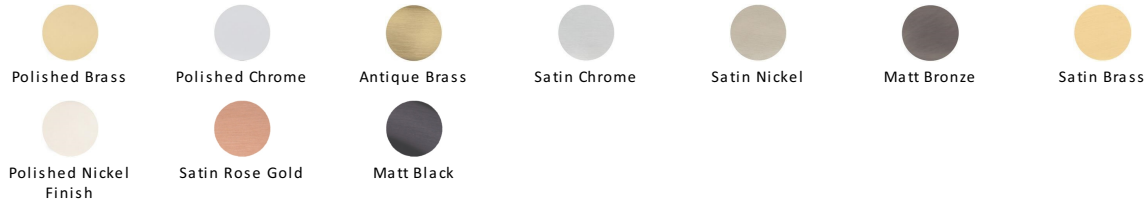

## Deco Cabinet Knob

C0333 32-AT

Heritage Brass Cabinet Knob Deco Design 32mm Antique finish

**Material:**  
Solid Brass

**Finish:**  
Antique Brass

### Available Finishes

### About the Finish

#### Antique Brass

With russet hues and a brass undertone, this variation on brass retains a warm and mellow character but adds age and maturity by highlighting the variance of shades making each piece both alluring and unique.