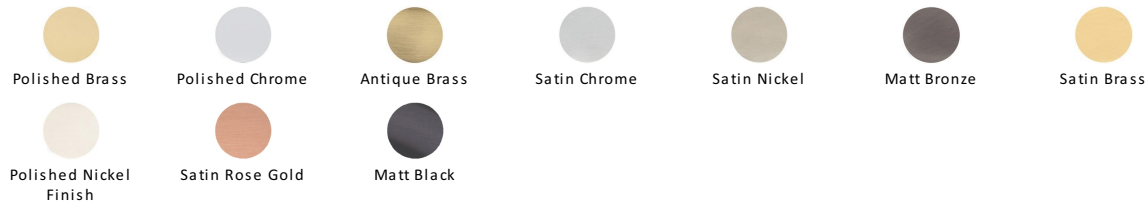

Bauhaus Cabinet Pull Handle

C0312 128-PB

Heritage Brass Cabinet Pull Bauhaus Design 128mm CTC Polished Brass Finish

Material:
Solid Brass

Finish:
Polished Brass

Available Finishes

Available Sizes

Product Dimensions (All dimensions are in millimeters unless otherwise indicated)

Length	144	CTC	128	Width	16	Projection	40
Base	15						

About the Finish

Polished Brass

Warm, mellow with a sense of heritage and comfort this highly polished finish is opulent without being flamboyant. Polished Brass coordinates perfectly with traditional décor.