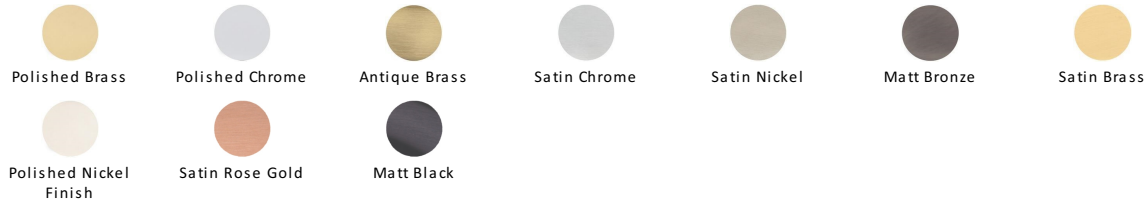

## Bauhaus Cabinet Pull Handle

C0312 128-MB

Heritage Brass Cabinet Pull Bauhaus Design 128mm CTC Matt Bronze Finish

**Material:**  
Solid Brass

**Finish:**  
Matt Bronze

### Available Finishes

### Available Sizes

#### Matt Bronze

An aged finish on brass creating a vintage appearance, yet one that also looks outstanding in contemporary schemes. Over a period of time the bronze colour will lighten along any edges and surfaces that are frequently touched and create a naturally aged appearance highlighting frequently touched areas and exposing the brass below.