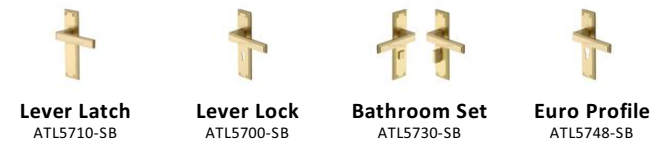

Atlantis Door Handle on Plate

ATL5748-SB

Heritage Brass Door Handle Euro Profile Atlantis Design Satin Brass finish

Material: Solid Brass	Finish: Satin Brass	Warranty: 10 Year Mechanism
---------------------------------	-------------------------------	---------------------------------------

Available Finishes

Available Functions

Product Dimensions (All dimensions are in millimeters unless otherwise indicated)

Backplate Length	185	Backplate Width	48	Backplate Projection	9	Lever Length	127
Projection	52						

Useful Information

- Lever Handle for internal and external doors where locking is required.
- If you are replacing an existing Lever Handle, this Handle will work with an Euro Profile UK Sash Lock
- For new doors you will also need to purchase an Euro Profile Sash Lock in a size to suit your door
- For a 2 1/2" Door Sash Lock purchase a YKCSLE27.CE or for a 3" Sash Lock a YKCSLE37.CE