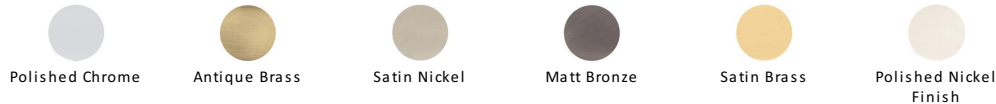

Atlantis Door Handle on Plate

ATL5748-SB

Heritage Brass Door Handle Euro Profile Atlantis Design Satin Brass finish

Material: Solid Brass	Finish: Satin Brass	Warranty: 10 Year Mechanism

Available Finishes