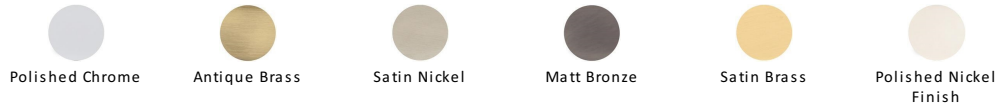

Atlantis Door Handle on Plate

ATL5748-PC

Heritage Brass Door Handle Euro Profile Atlantis Design Polished Chrome finish

Material: Solid Brass	Finish: Polished Chrome	Warranty: 10 Year Mechanism

Available Finishes