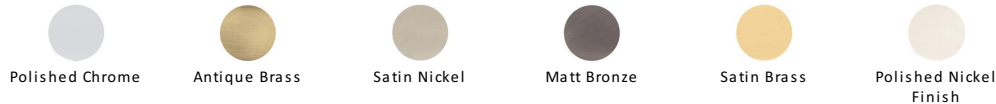

## Atlantis Door Handle on Plate

ATL5730-PNF

Heritage Brass Door Handle for Bathroom Atlantis Design Polished Nickel finish

<b>Material:</b> Solid Brass	<b>Finish:</b> Polished Nickel Finish	<b>Warranty:</b> 10 Year Mechanism
---------------------------------	--	---------------------------------------

### Available Finishes