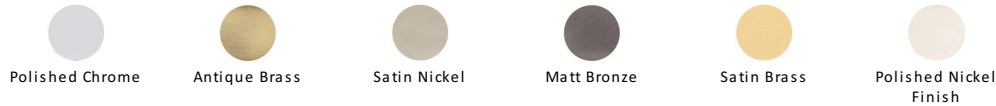

Available Finishes