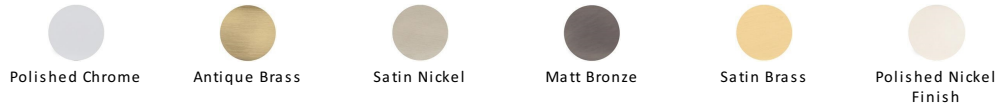

Atlantis Door Handle on Plate

ATL5730-MB

Heritage Brass Door Handle for Bathroom Atlantis Design Matt Bronze finish

Material:
Solid Brass

Finish:
Matt Bronze

Warranty:
10 Year Mechanism

Available Finishes

Available Functions

About the Finish

Matt Bronze

An aged finish on brass creating a vintage appearance, yet one that also looks outstanding in contemporary schemes. Over a period of time the bronze colour will lighten along any edges and surfaces that are frequently touched and create a naturally aged appearance highlighting frequently touched areas and exposing the brass below.