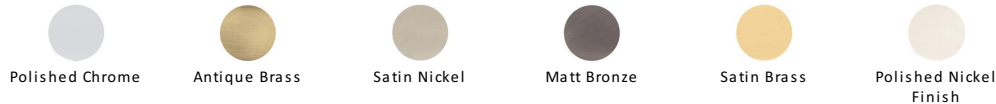

Astoria Door Handle on Plate

AST5948-SN

Heritage Brass Door Handle Euro Profile Astoria Design Satin Nickel finish

Material: Solid Brass	Finish: Satin Nickel	Warranty: 10 Year Mechanism

Available Finishes