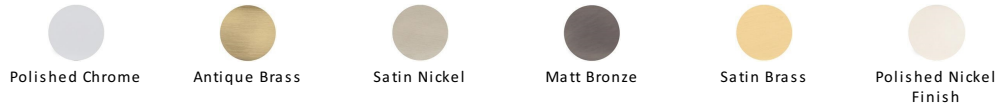

## Astoria Door Handle on Plate

AST5930-SN

Heritage Brass Door Handle for Bathroom Astoria Design Satin Nickel finish

**Material:**  
Solid Brass

**Finish:**  
Satin Nickel

**Warranty:**  
10 Year Mechanism

### Available Finishes

#### Satin Nickel

With its honeyed grey tone created by brushed nickel plating on brass, this finish closely matches Stainless Steel but offers a warm and subtle alternative which is popular in traditional and modern décors.