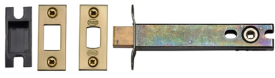

Tubular Bathroom 5" Deadbolt

YKBDB5N-SB

5" Tubular Bathroom Bolt Satin Brass Finish

Material:
Steel & Metal Alloys

Finish:
Satin Brass

Available Finishes

Polished Brass

Antique Brass

Matt Bronze

Satin Brass

Matt Black

Polished Chrome /
Polished Nickel

Satin Chrome / Nickel
Finish

Product Dimensions (All dimensions are in millimeters unless otherwise indicated)

Case Length 5"

Useful Information

- Tubular Bathroom Deadbolt used to provide privacy on internal bathroom and cloakroom doors
- For new doors you will also need to purchase a separate Thumb Turn and Release.

Box Contains

- 1 x Bathroom Bolt
- All fixing screws and fasteners