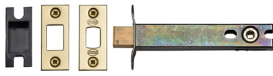

Tubular Bathroom 5" Deadbolt

YKBDB5N-PB

5" Tubular Bathroom Bolt Polished Brass Finish

Material:
Steel & Metal Alloys

Finish:
Polished Brass

Available Finishes

Polished Brass

Antique Brass

Matt Bronze

Satin Brass

Matt Black

Polished Chrome /
Polished Nickel

Satin Chrome / Nickel
Finish

Product Dimensions (All dimensions are in millimeters unless otherwise indicated)

Case Length 5"

Useful Information

- Tubular Bathroom Deadbolt used to provide privacy on internal bathroom and cloakroom doors
- For new doors you will also need to purchase a separate Thumb Turn and Release.

Box Contains

- 1 x Bathroom Bolt
- All fixing screws and fasteners