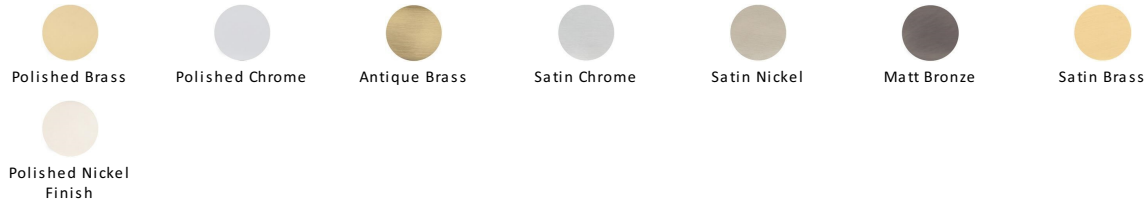

Heritage Brass Casement Window Stay Reeded Design

V892 12-SC

Heritage Brass Casement Window Stay Reeded Design 12" Satin Chrome finish

Material:

Solid Brass

Finish:

Satin Chrome

Available Finishes

Available Sizes

Product Dimensions (All dimensions are in millimeters unless otherwise indicated)

Length	305	Width	16
---------------	-----	--------------	----

About the Finish

Satin Chrome

The brush marks of satin chrome will appeal to those who favour an industrial yet contemporary chrome finish. Satin Chrome Finish is also less prone to finger marks than polished chrome.