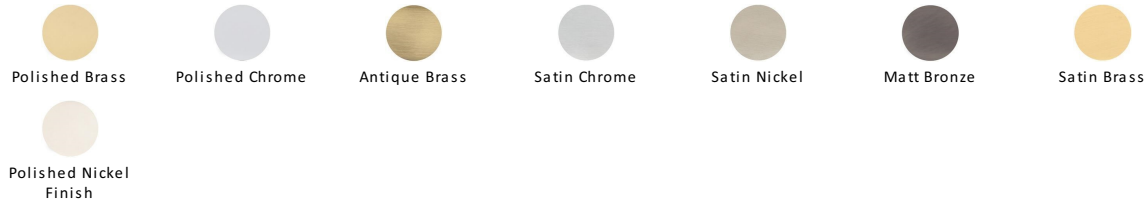

## Heritage Brass Casement Window Stay Reeded Design

V892 12-PC

Heritage Brass Casement Window Stay Reeded Design 12" Polished Chrome finish

**Material:**

Solid Brass

**Finish:**

Polished Chrome

### Available Finishes

### Available Sizes

### About the Finish

**Polished Chrome**

A bold, contemporary finish; low maintenance and easy to clean. The mirror effect reflects light and colour and will complement any colour scheme