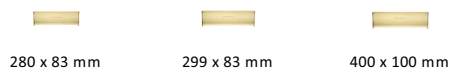

Brass Interior Letterflap

V860 403-SB

Heritage Brass Interior Letterflap 15 3/4" x 4" Satin Brass finish

Material:
Solid Brass

Finish:
Satin Brass

Available Finishes

Available Sizes

Product Dimensions (All dimensions are in millimeters unless otherwise indicated)

Backplate 400 x 100

About the Finish

Satin Brass

A modern alternative to the traditional polished brass, this attractive brushed texture beautifully mellows and adds warmth to both a traditional and a soft contemporary décor.