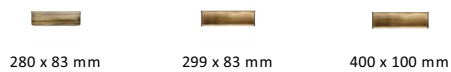

Brass Interior Letterflap

V860 403-AT

Heritage Brass Interior Letterflap 15 3/4" x 4" Antique Brass finish

Material:
Solid Brass

Finish:
Antique Brass

Available Finishes

Available Sizes

Product Dimensions (All dimensions are in millimeters unless otherwise indicated)

Backplate 400 x 100

About the Finish

Antique Brass

With russet hues and a brass undertone, this variation on brass retains a warm and mellow character but adds age and maturity by highlighting the variance of shades making each piece both alluring and unique.