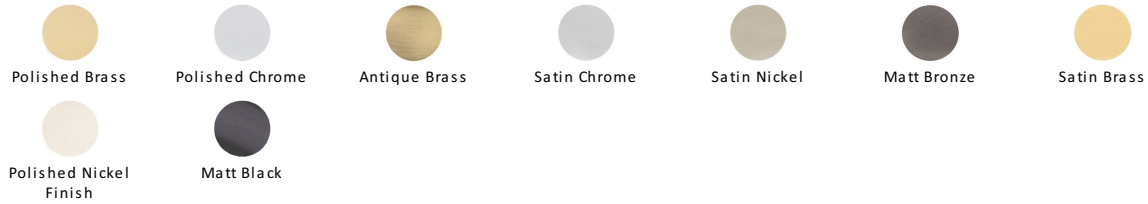

Brass Interior Letterflap

V860 299-BKMT

Heritage Brass Interior Letterflap 11 3/4" x 3 1/2" Matt Black finish

Material:
Solid Brass

Finish:
Matt Black

Available Finishes

Available Sizes

Product Dimensions (All dimensions are in millimeters unless otherwise indicated)

Backplate 299 x 83

About the Finish

Matt Black

A matt black powder coating is applied over Solid Brass to create our distinctive Matt Black contemporary look.

Box Contains

- 1 x Letterplate
- All fixing screws and fasteners