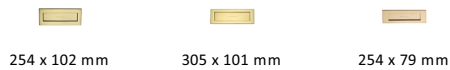

Brass Letterplate

V850 305-ULB

Heritage Brass Letterplate 12" x 4" Unlacquered Brass Finish

Material:
Solid Brass

Finish:
Unlacquered Brass

Available Finishes

Available Sizes

Product Dimensions (All dimensions are in millimeters unless otherwise indicated)

CTC 275 **Backplate** 305 x 101 **Aperture** 249 x 61

Box Contains

- 1 x Letterplate
- All fixing screws and fasteners