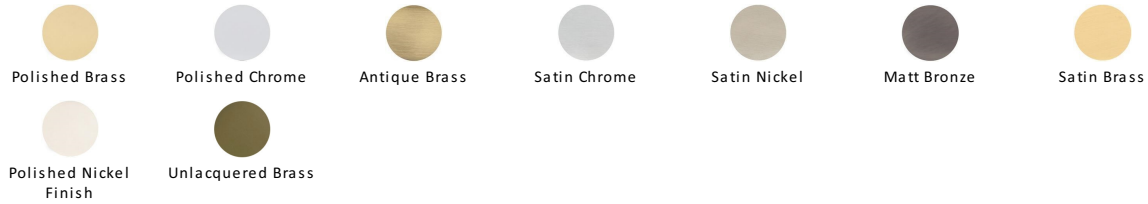

Brass Letterplate

V850 305-ULB

Heritage Brass Letterplate 12" x 4" Unlacquered Brass Finish

Material:
Solid Brass

Finish:
Unlacquered Brass

Available Finishes

Available Sizes

Product Dimensions (All dimensions are in millimeters unless otherwise indicated)