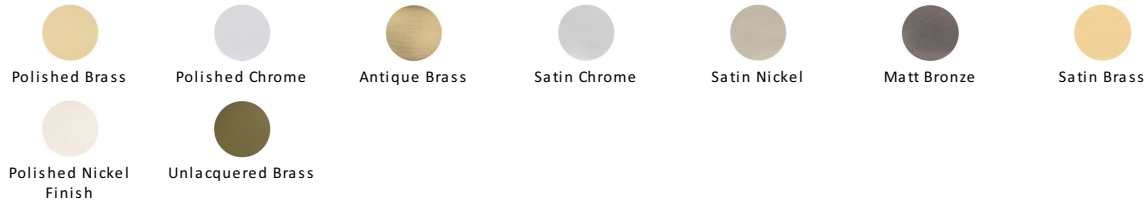

## Brass Letterplate

V850 305-ULB

Heritage Brass Letterplate 12" x 4" Unlacquered Brass Finish

**Material:**  
Solid Brass

**Finish:**  
Unlacquered Brass

### Available Finishes