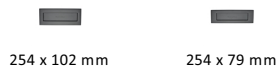

## Brass Letterplate

V850 254-BKMT

Letterplate 10" X 3" Matt Black Finish

**Material:**  
Solid Brass

**Finish:**  
Matt Black

### Product Dimensions (All dimensions are in millimeters unless otherwise indicated)

CTC	219	Backplate	254 x 79	Aperture	188 x 42
-----	-----	-----------	----------	----------	----------