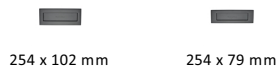

Brass Letterplate

V850 254-BKMT

Letterplate 10" X 3" Matt Black Finish

Material:
Solid Brass

Finish:
Matt Black

Available Finishes

Available Sizes

Product Dimensions (All dimensions are in millimeters unless otherwise indicated)

CTC	219	Backplate	254 x 79	Aperture	188 x 42
-----	-----	-----------	----------	----------	----------

About the Finish

Matt Black

A matt black powder coating is applied over Solid Brass to create our distinctive Matt Black contemporary look.