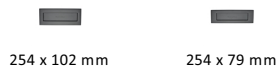

Brass Letterplate

V850 254.101-BKMT

Heritage Brass Letterplate 10" x 4" Matt Black finish

Material:
Solid Brass

Finish:
Matt Black

Available Finishes

Available Sizes

254 x 102 mm

254 x 79 mm

Product Dimensions (All dimensions are in millimeters unless otherwise indicated)

CTC	230	Backplate	254 x 101	Aperture	208 x 50
-----	-----	-----------	-----------	----------	----------

About the Finish