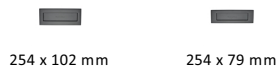

## Brass Letterplate

V850 254.101-BKMT

Heritage Brass Letterplate 10" x 4" Matt Black finish

**Material:**  
Solid Brass

**Finish:**  
Matt Black

### Available Sizes

254 x 102 mm

254 x 79 mm

### Product Dimensions (All dimensions are in millimeters unless otherwise indicated)

CTC	230	Backplate	254 x 101	Aperture	208 x 50
-----	-----	-----------	-----------	----------	----------