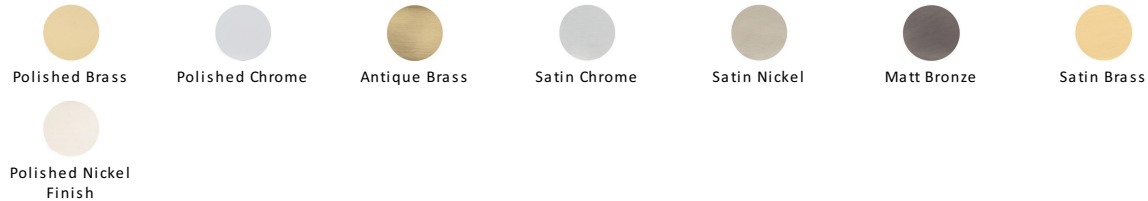

## Metro Mid Century Door Handle on Round Rose

V6225-SN

Heritage Brass Door Handle Lever Latch on Round Rose Metro Mid Century Design Satin Nickel finish

**Material:**  
Solid Brass

**Finish:**  
Satin Nickel

### Available Finishes

### About the Finish

#### Satin Nickel

With its honeyed grey tone created by brushed nickel plating on brass, this finish closely matches Stainless Steel but offers a warm and subtle alternative which is popular in traditional and modern décors.