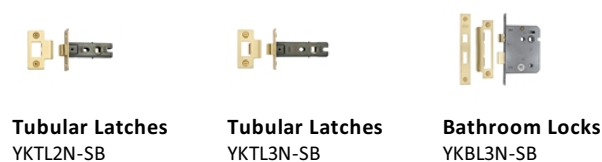

With this product you will also need

Tubular Latches
YKTL2N-SB

Tubular Latches
YKTL3N-SB

Bathroom Locks
YKBL3N-SB