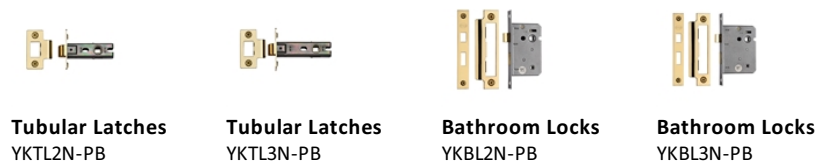

Metro Mid Century Door Handle on Round Rose

V6225-PB

Heritage Brass Door Handle Lever Latch on Round Rose Metro Mid Century Design Polished Brass finish

Material:
Solid Brass

Finish:
Polished Brass

Available Finishes

Product Dimensions (All dimensions are in millimeters unless otherwise indicated)

Backplate Projection 11 **Lever Length** 125 **Projection** 62 **Maximum Diameter** 53

About the Finish

Polished Brass

Warm, mellow with a sense of heritage and comfort this highly polished finish is opulent without being flamboyant. Polished Brass coordinates perfectly with traditional décor.

Useful Information

- Lever Handle for internal doors where locking is not required
- If you are replacing an existing Lever Handle, this Handle will work with a Standard UK Tubular Latch
- For new doors you will also need to purchase a Tubular Latch in a size to suit your door
- For a 2 1/2" Tubular Latch purchase a YKTL2N-PB or for a 3" Tubular Latch a YKTL3N-PB
- Where Privacy is required please use a separate Thumb Turn and Release (eg. reference V4043-PB) with a Bathroom Lock (Reference YKBL2N-PB, or YKBL3N-PB)

Box Contains

- 1 pair of Door Handles
- 1 x spindle
- All fixing screws and fasteners

With this product you will also need

Tubular Latches
YKTL2N-PB

Tubular Latches
YKTL3N-PB

Bathroom Locks
YKBL2N-PB

Bathroom Locks
YKBL3N-PB