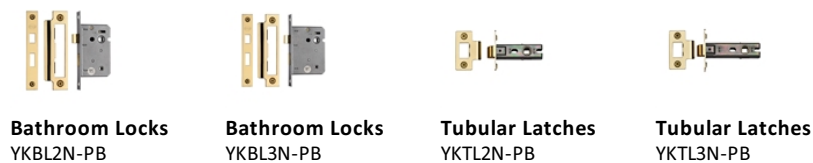

Octave Door Handle on Round Rose

V4545-PB

Heritage Brass Door Handle Lever Latch on Round Rose Octave Design Polished Brass finish

UK Registered Design Number 6228267

Material:
Solid Brass

Finish:
Polished Brass

Available Finishes

Product Dimensions (All dimensions are in millimeters unless otherwise indicated)

Backplate Projection 11 **Lever Length** 128 **Projection** 65 **Maximum Diameter** 53

About the Finish

- Lever Handle for internal doors where locking is not required
- If you are replacing an existing Lever Handle, this Handle will work with a Standard UK Tubular Latch
- For new doors you will also need to purchase a Tubular Latch in a size to suit your door
- For a 2 1/2" Tubular Latch purchase a YKTL2N-PB or for a 3" Tubular Latch a YKTL3N-PB
- Where Privacy is required please use a separate Thumb Turn and Release (eg. reference V0678-PB) with a Bathroom Lock (Reference YKBL2N-PB, or YKBL3N-PB)

Box Contains

- 1 pair of Door Handles
- 1 x spindle
- All fixing screws and fasteners

With this product you will also need

Bathroom Locks
YKBL2N-PB

Bathroom Locks
YKBL3N-PB

Tubular Latches
YKTL2N-PB

Tubular Latches
YKTL3N-PB