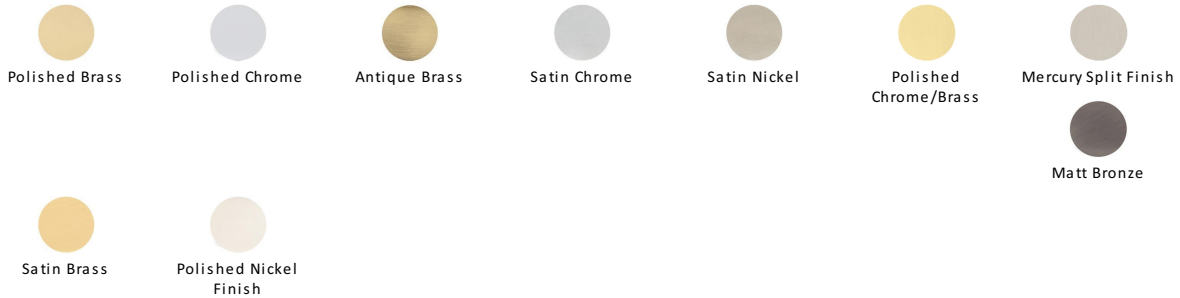

## Round Bathroom Turn & Release - V4043

V4043-BKMT

Heritage Brass Thumbturn &amp; Emergency Release for Bathroom &amp; Bedroom Doors Matt Black finish

**Material:**  
Solid Brass

**Finish:**  
Matt Black

### Available Finishes

### About the Finish