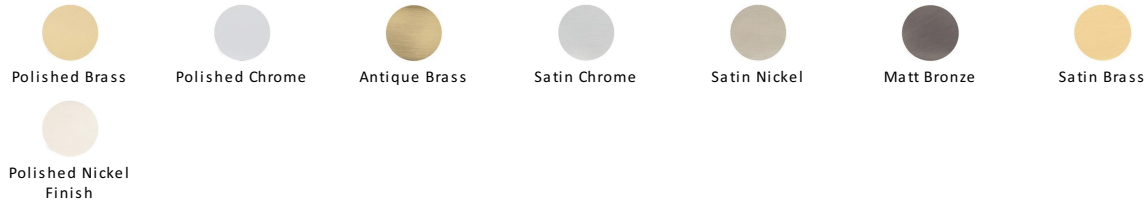

## Mercury Door Handle on Round Rose

V3262-PC

Heritage Brass Door Handle Lever Latch on Round Rose Mercury Design Polished Chrome finish

**Material:**  
Solid Brass

**Finish:**  
Polished Chrome

### Available Finishes

### About the Finish

#### Polished Chrome

A bold, contemporary finish; low maintenance and easy to clean. The mirror effect reflects light and colour and will complement any colour scheme