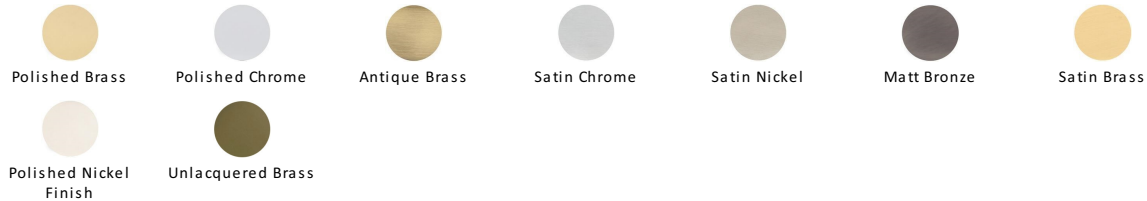

Narrow Brighton Sash Fastener Lockable

V2054-SN

Heritage Brass Narrow Brighton Sash Fastener Lockable Satin Nickel finish

Material:
Solid Brass**Finish:**
Satin Nickel

Available Finishes

Product Dimensions (All dimensions are in millimeters unless otherwise indicated)

Length	56	Width	12
---------------	----	--------------	----

About the Finish

Satin Nickel

With its honeyed grey tone created by brushed nickel plating on brass, this finish closely matches Stainless Steel but offers a warm and subtle alternative which is popular in traditional and modern décors.