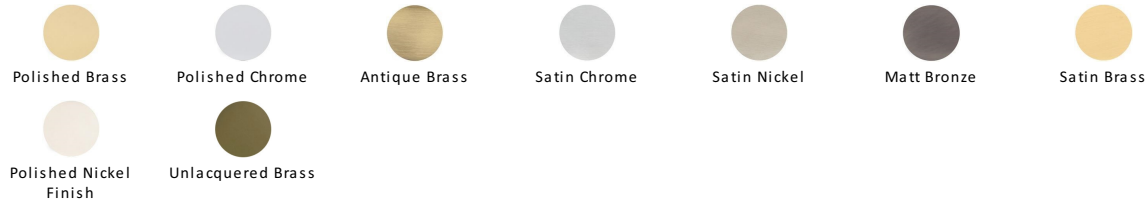

Narrow Brighton Sash Fastener Lockable

V2054-SC

Heritage Brass Narrow Brighton Sash Fastener Lockable Satin Chrome finish

Material:
Solid Brass**Finish:**
Satin Chrome

Available Finishes

Product Dimensions (All dimensions are in millimeters unless otherwise indicated)

Length	56	Width	12
---------------	----	--------------	----

About the Finish

Satin Chrome

The brush marks of satin chrome will appeal to those who favour an industrial yet contemporary chrome finish. Satin Chrome Finish is also less prone to finger marks than polished chrome.