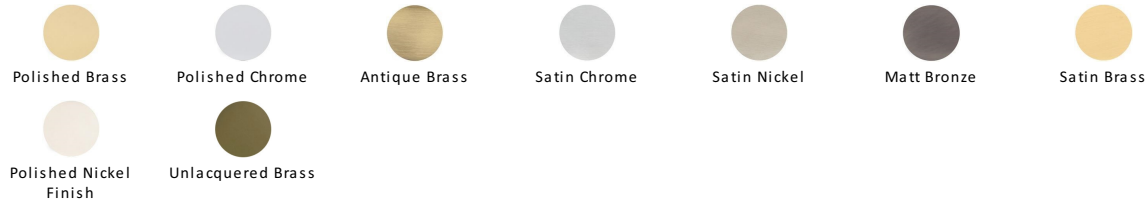

Narrow Brighton Sash Fastener Lockable

V2054-SB

Heritage Brass Narrow Brighton Sash Fastener Lockable Satin Brass finish

Material:
Solid Brass**Finish:**
Satin Brass

Available Finishes

Product Dimensions (All dimensions are in millimeters unless otherwise indicated)

Length	56	Width	12
---------------	----	--------------	----

About the Finish

Satin Brass

A modern alternative to the traditional polished brass, this attractive brushed texture beautifully mellows and adds warmth to both a traditional and a soft contemporary décor.