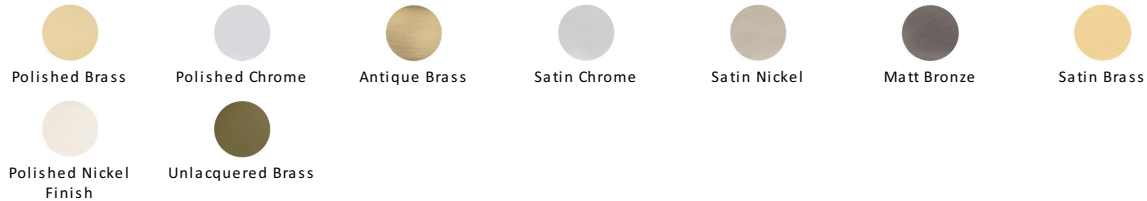

## Narrow Brighton Sash Fastener Lockable

V2054-PC

Heritage Brass Narrow Brighton Sash Fastener Lockable Polished Chrome finish

**Material:**  
Solid Brass**Finish:**  
Polished Chrome

### Available Finishes

### About the Finish

#### Polished Chrome

A bold, contemporary finish; low maintenance and easy to clean. The mirror effect reflects light and colour and will complement any colour scheme