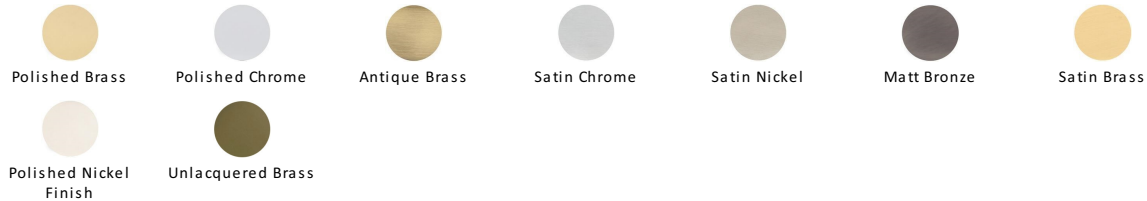

Narrow Brighton Sash Fastener Lockable

V2054-PB

Heritage Brass Narrow Brighton Sash Fastener Lockable Polished Brass finish

Material:
Solid Brass**Finish:**
Polished Brass

Available Finishes

Product Dimensions (All dimensions are in millimeters unless otherwise indicated)

Length	56	Width	12
---------------	----	--------------	----

About the Finish

Polished Brass

Warm, mellow with a sense of heritage and comfort this highly polished finish is opulent without being flamboyant. Polished Brass coordinates perfectly with traditional décor.