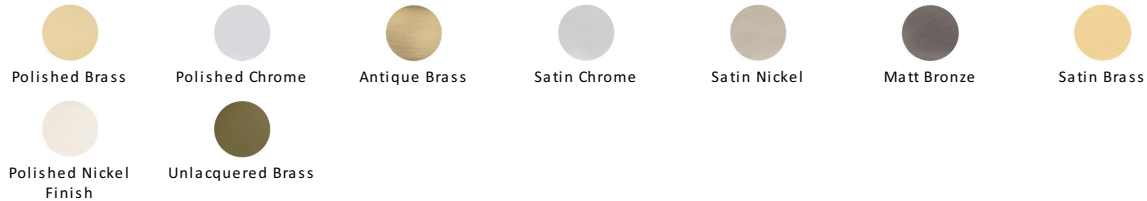

Narrow Brighton Sash Fastener Lockable

V2054-MB

Heritage Brass Narrow Brighton Sash Fastener Lockable Matt Bronze finish

Material:
Solid Brass**Finish:**
Matt Bronze

Available Finishes

Product Dimensions (All dimensions are in millimeters unless otherwise indicated)

Length	56	Width	12
---------------	----	--------------	----

About the Finish

Matt Bronze

An aged finish on brass creating a vintage appearance, yet one that also looks outstanding in contemporary schemes. Over a period of time the bronze colour will lighten along any edges and surfaces that are frequently touched and create a naturally aged appearance highlighting frequently touched areas and exposing the brass below.