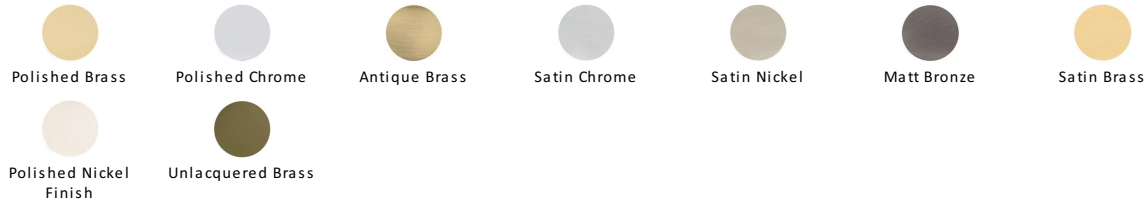

Narrow Brighton Sash Fastener Lockable

V2054-AT

Heritage Brass Narrow Brighton Sash Fastener Lockable Antique Brass finish

Material:
Solid Brass**Finish:**
Antique Brass

Available Finishes

Product Dimensions (All dimensions are in millimeters unless otherwise indicated)

Length	56	Width	12
---------------	----	--------------	----

About the Finish

Antique Brass

With russet hues and a brass undertone, this variation on brass retains a warm and mellow character but adds age and maturity by highlighting the variance of shades making each piece both alluring and unique.