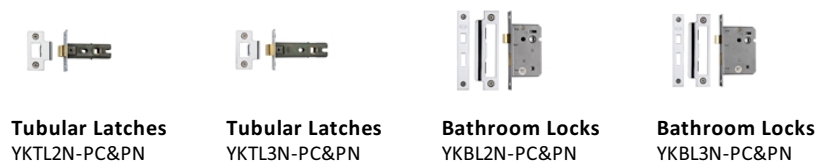

Colonial Reeded Door Handle on Round Rose

V1936-PC

Heritage Brass Door Handle Lever on Rose Reeded Colonial Design Polished Chrome Finish

Material:
Solid Brass

Finish:
Polished Chrome

Available Finishes

Product Dimensions (All dimensions are in millimeters unless otherwise indicated)

Backplate Projection 12 **Lever Length** 130 **Projection** 79 **Maximum Diameter** 53

About the Finish

Polished Chrome

A bold, contemporary finish; low maintenance and easy to clean. The mirror effect reflects light and colour and will complement any colour scheme

Useful Information

- Lever Handle for internal doors where locking is not required
- If you are replacing an existing Lever Handle, this Handle will work with a Standard UK Tubular Latch
- For new doors you will also need to purchase a Tubular Latch in a size to suit your door
- For a 2 1/2" Tubular Latch purchase a YKTL2N-PC&PN or for a 3" Tubular Latch a YKTL3N-PC&PN
- Where Privacy is required please use a separate Thumb Turn and Release (eg. reference V6720-PC) with a Bathroom Lock (Reference YKBL2N-PC&PNF, or YKBL3N-PC&PNF)

Box Contains

- 1 pair of Door Handles
- 1 x spindle
- All fixing screws and fasteners

With this product you will also need

Tubular Latches
YKTL2N-PC&PN

Tubular Latches
YKTL3N-PC&PN

Bathroom Locks
YKBL2N-PC&PN