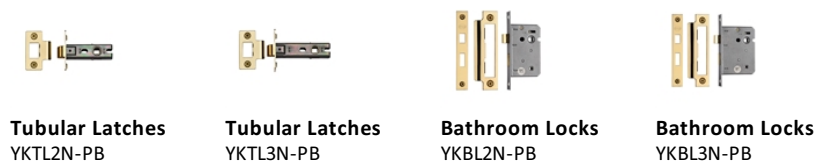

Colonial Reeded Door Handle on Round Rose

V1936-PB

Heritage Brass Door Handle Lever on Rose Reeded Colonial Design Polished Brass Finish

Material:
Solid Brass

Finish:
Polished Brass

Available Finishes

Product Dimensions (All dimensions are in millimeters unless otherwise indicated)

Backplate Projection 12 **Lever Length** 130 **Projection** 79 **Maximum Diameter** 53

About the Finish

Polished Brass

Warm, mellow with a sense of heritage and comfort this highly polished finish is opulent without being flamboyant. Polished Brass coordinates perfectly with traditional décor.

Useful Information

- Lever Handle for internal doors where locking is not required
- If you are replacing an existing Lever Handle, this Handle will work with a Standard UK Tubular Latch
- For new doors you will also need to purchase a Tubular Latch in a size to suit your door
- For a 2 1/2" Tubular Latch purchase a YKTL2N-PB or for a 3" Tubular Latch a YKTL3N-PB
- Where Privacy is required please use a separate Thumb Turn and Release (eg. reference V6720-PB) with a Bathroom Lock (Reference YKBL2N-PB, or YKBL3N-PB)

Box Contains

- 1 pair of Door Handles
- 1 x spindle
- All fixing screws and fasteners

With this product you will also need

Tubular Latches
YKTL2N-PB

Tubular Latches
YKTL3N-PB

Bathroom Locks
YKBL2N-PB

Bathroom Locks
YKBL3N-PB