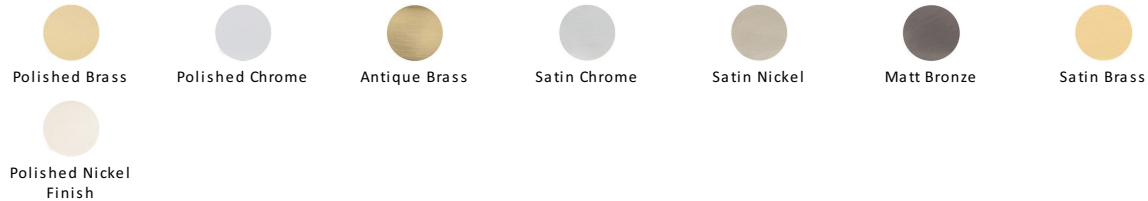

## Round Bell Push

V1184-PNF

Heritage Brass Round Bell Push Polished Nickel finish

**Material:**  
Solid Brass

**Finish:**  
Polished Nickel Finish

### Available Finishes

### About the Finish

#### Polished Nickel Finish

With its subtle golden hue this is a mellow alternative to polished chrome. The finish is not coated and will oxidise naturally. If not regularly buffed with a soft cloth this finish will subtly change over time by taking on an aged patina.