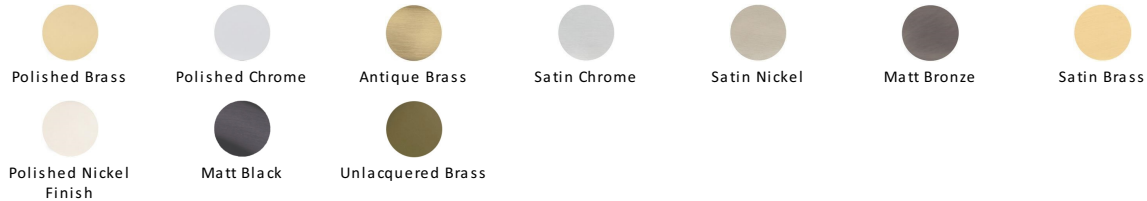

Rectangular Bell Push

V1182-SC

Heritage Brass Rectangular Bell Push Satin Chrome finish

Material:
Solid Brass

Finish:
Satin Chrome

Available Finishes

Product Dimensions (All dimensions are in millimeters unless otherwise indicated)

Length 76 **Width** 25 **Projection** 6

About the Finish

Satin Chrome

The brush marks of satin chrome will appeal to those who favour an industrial yet contemporary chrome finish. Satin Chrome Finish is also less prone to finger marks than polished chrome.