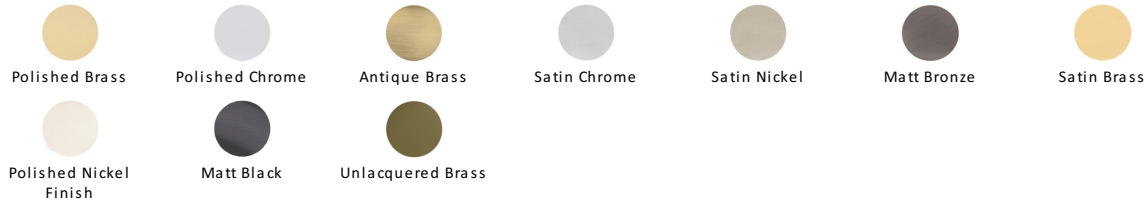

Rectangular Bell Push

V1182-SB

Heritage Brass Rectangular Bell Push Satin Brass finish

Material:
Solid Brass

Finish:
Satin Brass

Available Finishes

Product Dimensions (All dimensions are in millimeters unless otherwise indicated)

Length 76 **Width** 25 **Projection** 6

About the Finish

Satin Brass

A modern alternative to the traditional polished brass, this attractive brushed texture beautifully mellows and adds warmth to both a traditional and a soft contemporary décor.