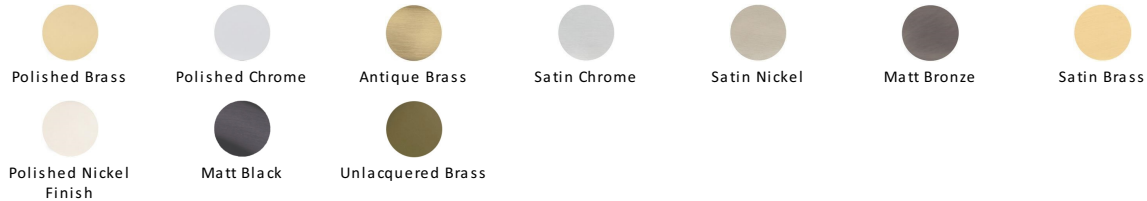

Rectangular Bell Push

V1182-MB

Heritage Brass Rectangular Bell Push Matt Bronze finish

Material:
Solid Brass

Finish:
Matt Bronze

Available Finishes

Product Dimensions (All dimensions are in millimeters unless otherwise indicated)

Length	76	Width	25	Projection	6
---------------	----	--------------	----	-------------------	---

About the Finish

Matt Bronze

An aged finish on brass creating a vintage appearance, yet one that also looks outstanding in contemporary schemes. Over a period of time the bronze colour will lighten along any edges and surfaces that are frequently touched and create a naturally aged appearance highlighting frequently touched areas and exposing the brass below.