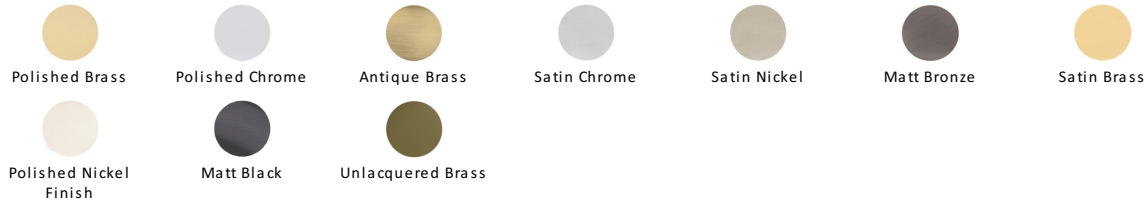

Rectangular Bell Push

V1182-AT

Heritage Brass Rectangular Bell Push Antique Brass finish

Material:
Solid Brass

Finish:
Antique Brass

Available Finishes

Product Dimensions (All dimensions are in millimeters unless otherwise indicated)

Length 76 **Width** 25 **Projection** 6

About the Finish

Antique Brass

With russet hues and a brass undertone, this variation on brass retains a warm and mellow character but adds age and maturity by highlighting the variance of shades making each piece both alluring and unique.