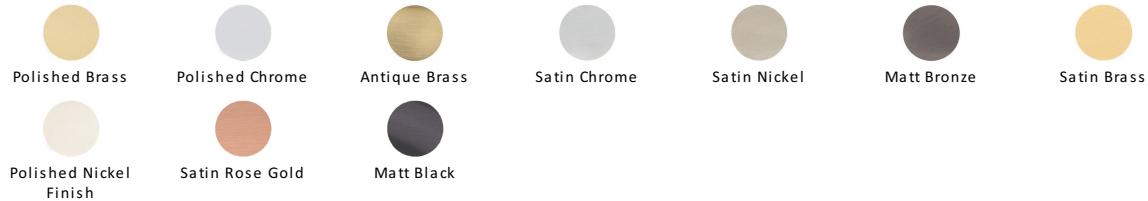

Oval Turn Cupboard Latch

V1112-SC

Heritage Brass Cupboard Latch with Oval Turn Satin Chrome Finish

Material:
Solid Brass

Finish:
Satin Chrome

Available Finishes

Product Dimensions (All dimensions are in millimeters unless otherwise indicated)

Length	53	Width	40	Projection	32	Keep Width	17
Keep Length	53						

About the Finish

Satin Chrome

The brush marks of satin chrome will appeal to those who favour an industrial yet contemporary chrome finish. Satin Chrome Finish is also less prone to finger marks than polished chrome.