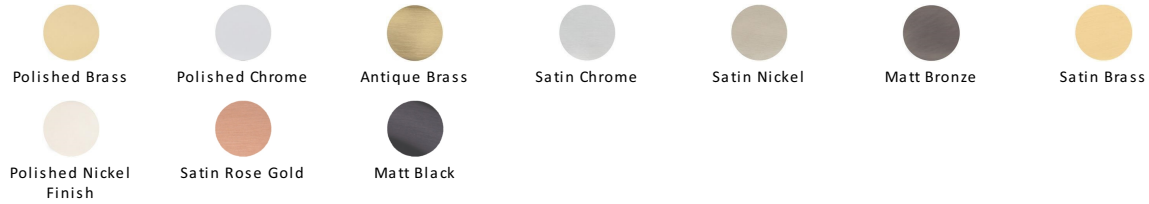

Oval Turn Cupboard Latch

V1112-PNF

Heritage Brass Cupboard Latch with Oval Turn Polished Nickel Finish

Material:
Solid Brass

Finish:
Polished Nickel Finish

Available Finishes

Product Dimensions (All dimensions are in millimeters unless otherwise indicated)

Length	53	Width	40	Projection	32	Keep Width	17
Keep Length	53						

About the Finish

Polished Nickel Finish

With its subtle golden hue this is a mellow alternative to polished chrome. The finish is not coated and will oxidise naturally. If not regularly buffed with a soft cloth this finish will subtly change over time by taking on an aged patina.