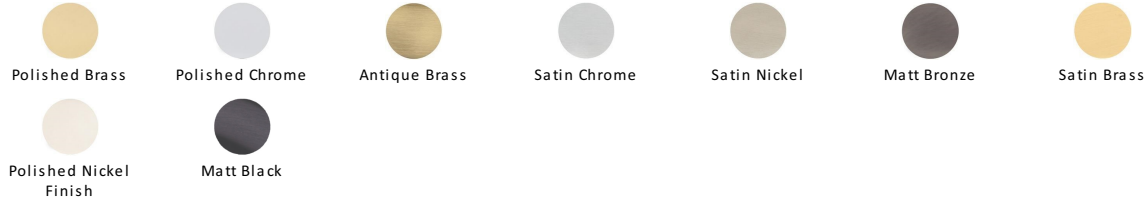

## Coat Hooks on Plate

V1079-BKMT

Heritage Brass Coat Hooks on Plate Matt Black finish

**Material:**  
Solid Brass

**Finish:**  
Matt Black

### Available Finishes

### About the Finish