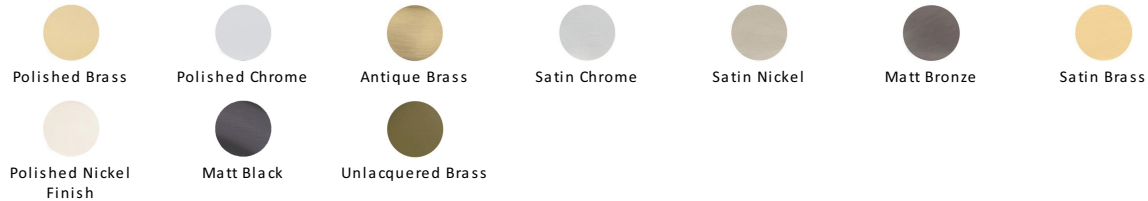

Lockable Casement Window Fastener Ball Design

V1008L MP/HP-SC

Heritage Brass Lockable Casement Window Fastener Ball Weather Stripped Design Satin Chrome finish

Material:
Solid Brass

Finish:
Satin Chrome

Available Finishes

Product Dimensions (All dimensions are in millimeters unless otherwise indicated)

Length	126	Backplate Width	18	Projection	42

About the Finish

Satin Chrome

The brush marks of satin chrome will appeal to those who favour an industrial yet contemporary chrome finish. Satin Chrome Finish is also less prone to finger marks than polished chrome.

Useful Information

- This is not a security lock
- This pivoted handle is suitable for both LH and RH openings
- Suitable for Weather Stripped Windows

Box Contains

- 1 x Casement Fastener
- All fixing screws and fasteners

+44 (0)1384 247805

www.doorhardware.co.uk

info@doorhardware.co.uk