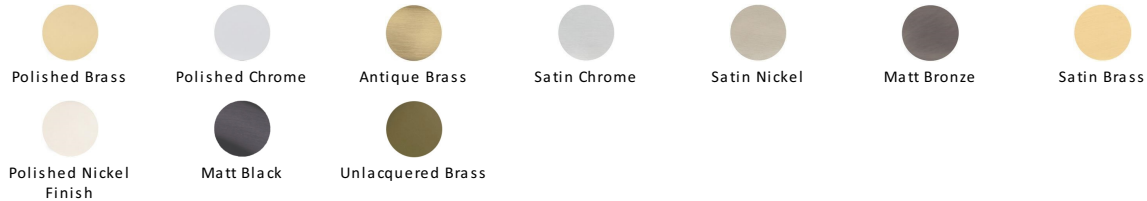

## Lockable Casement Window Fastener Ball Design

V1008L MP/HP-SB

Heritage Brass Lockable Casement Window Fastener Ball Weather Stripped Design Satin Brass finish

**Material:**  
Solid Brass

**Finish:**  
Satin Brass

### Available Finishes

### About the Finish

#### Satin Brass

A modern alternative to the traditional polished brass, this attractive brushed texture beautifully mellows and adds warmth to both a traditional and a soft contemporary décor.