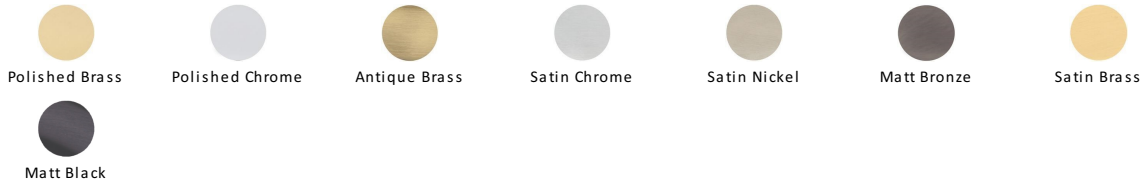

## Delta Sq Door Handle on Square Rose

SQ5420-BKMT

Heritage Brass Door Handle Lever Latch on Square Rose Delta Sq Design Matt Black finish

**Material:**  
Solid Brass

**Finish:**  
Matt Black

### Available Finishes

### About the Finish