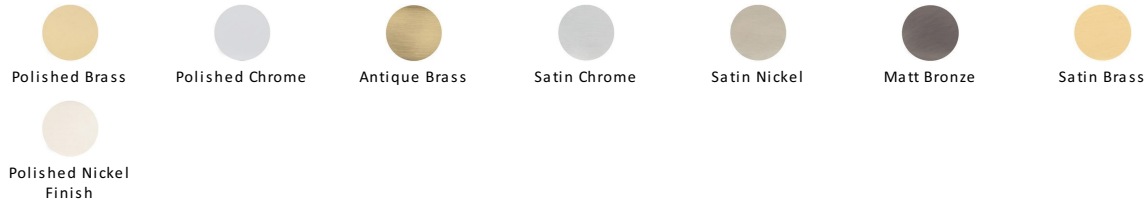

Florence Knurled Cabinet Knob with Square Backplate

SQ4648-SN

Heritage Brass Cabinet Knob Florence Knurled Design with Square Backplate 32mm Satin Nickel finish

Material:
Solid Brass

Finish:
Satin Nickel

Available Finishes

Product Dimensions (All dimensions are in millimeters unless otherwise indicated)

Projection 33 **Maximum Diameter** 32 **Base** 38

About the Finish

Satin Nickel

With its honeyed grey tone created by brushed nickel plating on brass, this finish closely matches Stainless Steel but offers a warm and subtle alternative which is popular in traditional and modern décors.