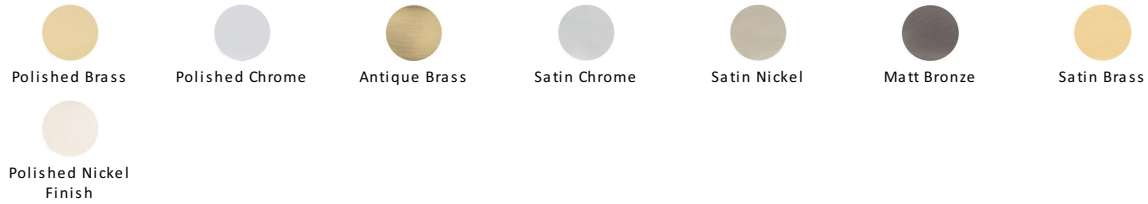

Florence Knurled Cabinet Knob with Square Backplate

SQ4648-AT

Heritage Brass Cabinet Knob Florence Knurled Design with Square Backplate 32mm Antique Brass finish

Material:

Solid Brass

Finish:

Antique Brass

Available Finishes

Product Dimensions (All dimensions are in millimeters unless otherwise indicated)

Projection 33 **Maximum Diameter** 32 **Base** 38

About the Finish

Antique Brass

With russet hues and a brass undertone, this variation on brass retains a warm and mellow character but adds age and maturity by highlighting the variance of shades making each piece both alluring and unique.