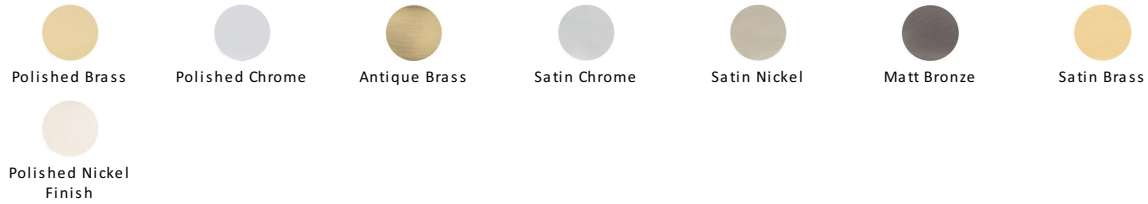

Diamond Cut Cabinet Knob with Square Backplate

SQ4545-PB

Heritage Brass Cabinet Knob Diamond Cut Design with Square Backplate 32mm Polished Brass finish

Material:

Solid Brass

Finish:

Polished Brass

Available Finishes

Product Dimensions (All dimensions are in millimeters unless otherwise indicated)

Projection 32 **Maximum Diameter** 31 **Base** 38

About the Finish

Polished Brass

Warm, mellow with a sense of heritage and comfort this highly polished finish is opulent without being flamboyant. Polished Brass coordinates perfectly with traditional décor.