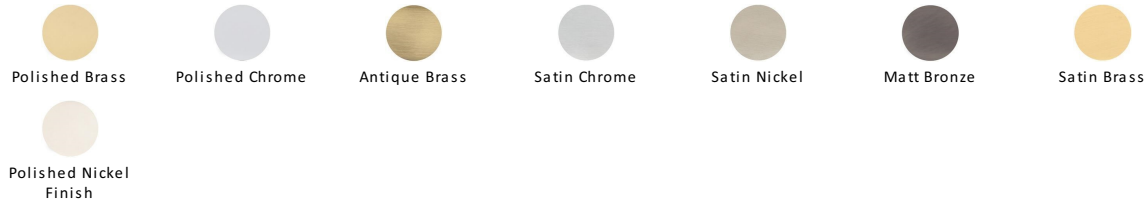

## Diamond Cut Cabinet Knob with Square Backplate

SQ4545-PB

Heritage Brass Cabinet Knob Diamond Cut Design with Square Backplate 32mm Polished Brass finish

**Material:**

Solid Brass

**Finish:**

Polished Brass

### Available Finishes